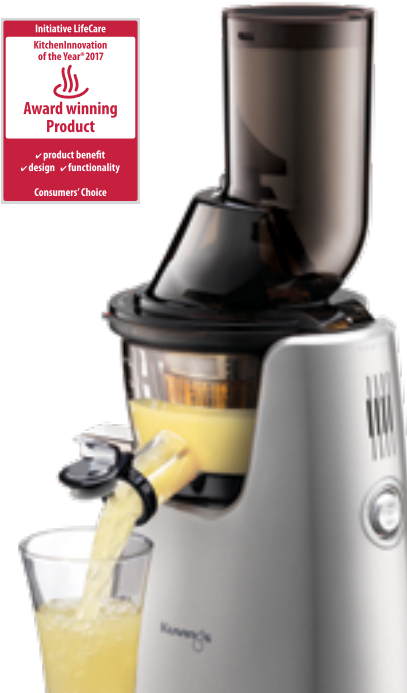

Tumbler

Vacuum Blending

By removing the oxygen inside the blender, nutrients and flavor are preserved more silky texture, more flavorful, longer keeping freshless and nutrition.

3D Moving Blades

Six special blades and the 3D Moving System makes deep blending while circulating ingredients in all directions.

Vacuum & Noise Reduction Cover

The cover significantly minimizes the noise generated by a typical high-speed blender.

Auto-Blending Function

The Auto-blending function makes all kinds of recipes easily.

The New Flap Gate
WHOLE SLOW JUICER

E7000

- 3.2" (82mm) flap gate feeding chute
- Extracts juice from fruits, vegetables, leafy greens, and nuts
- Create healthy smoothies and sorbets
- Bigger Pulp outlet
- Easy Assemble
- Chrome plated juice cap to create mixed drinks and prevent drips
- 240 watts, 50/60RPM
- Patented

for HOUSEHOLD USE

kitchen innovation award
WHOLE SLOW JUICER

C7000

- 3" (77mm) feeding chute
- Extracts juice from fruits, vegetables, leafy greens, and nuts
- Create healthy smoothies and sorbets
- Easy Assemble
- Chrome plated juice cap to create mixed drinks and prevent drips
- 240 watts, 50/60RPM
- Patented